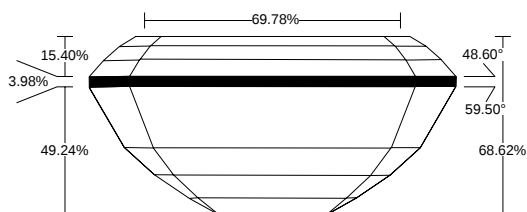

MEASUREMENTS

W : 5.43 mm, L : 7.65 mm, L/W : 1.41

7.65 x 5.43 x 3.72 mm