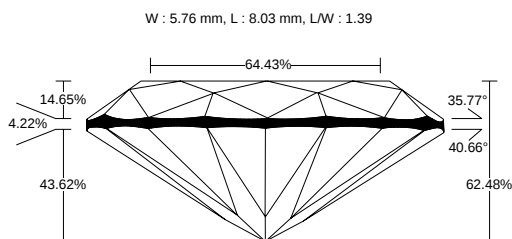

REPORT NO.
LG2510533632

ISSUE DATE
November 10, 2025

[Show Interactive Report](#)

DETAILS

Color Grade	D
Clarity Grade	VVS2
Carat Weight	1.05 ct
Shape and Cutting Style	Oval
Description	Lab Grown Diamond
Polish	Excellent

Symmetry	Excellent
Fluorescence	None
Measurement	8.03 x 5.76 x 3.60 mm
Country of Origin	India
Lab Growth Method	CVD

Your Diamond Grading Explained

YOUR COLOR GRADE

D

Colourless D E F	Near Colourless G H I J	Faint Yellow K L M	Very Light N OP QR	Light Yellow ST UV WX YZ

YOUR CLARITY GRADE

VVS2

Internally Flawless F IF	Very Very Slightly Included VVS1 VVS2	Very Slightly Included VS1 VS2	Slightly Included SI1 SI2	Included I1 I2 I3

MEASUREMENTS

8.03 x 5.76 x 3.60 mm