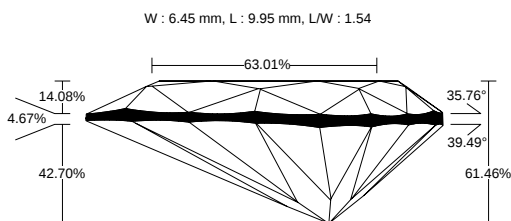

MEASUREMENTS

9.95 x 6.45 x 3.96 mm