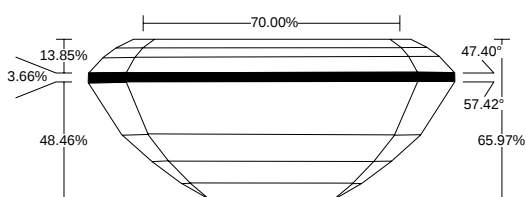

MEASUREMENTS

W : 4.77 mm, L : 7.17 mm, L/W : 1.50

7.17 x 4.77 x 3.15 mm