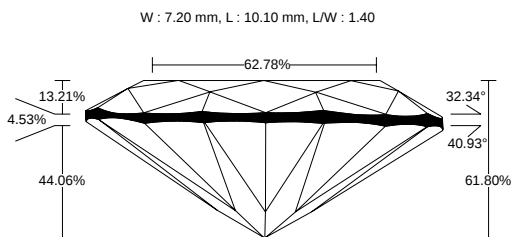

MEASUREMENTS

10.10 x 7.20 x 4.45 mm