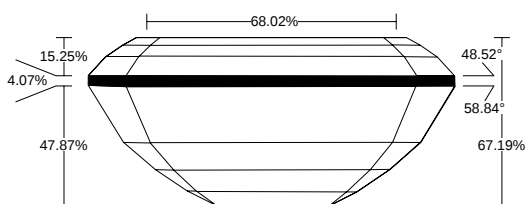

MEASUREMENTS

W : 5.87 mm, L : 8.59 mm, L/W : 1.46

8.59 x 5.87 x 3.94 mm