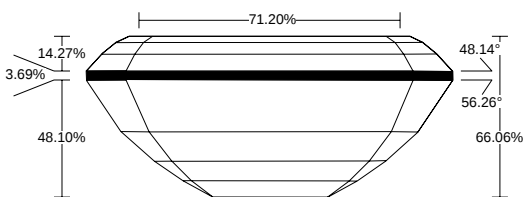

MEASUREMENTS

W : 5.96 mm, L : 8.97 mm, L/W : 1.50

8.97 x 5.96 x 3.94 mm