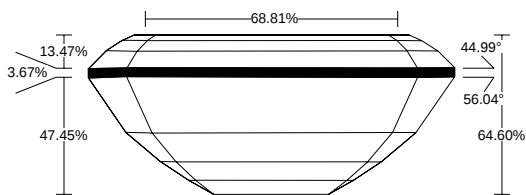

MEASUREMENTS

W : 6.04 mm, L : 8.96 mm, L/W : 1.48

8.96 x 6.04 x 3.90 mm