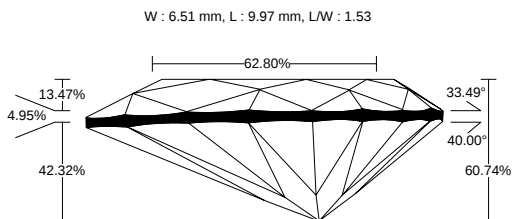

MEASUREMENTS

9.97 x 6.51 x 3.95 mm