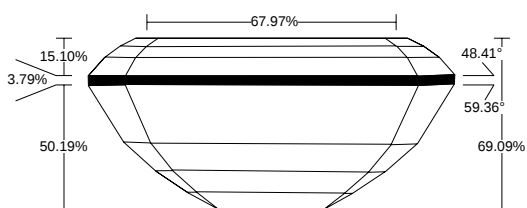

MEASUREMENTS

W : 5.80 mm, L : 8.60 mm, LW : 1.48

8.60 x 5.80 x 4.01 mm