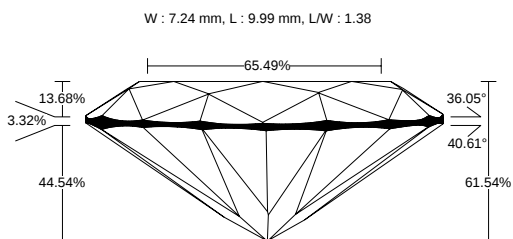

REPORT NO.
LG2601118389

ISSUE DATE
January 31, 2026

[Show Interactive Report](#)

DETAILS

Color Grade	E
Clarity Grade	VVS2
Carat Weight	2.02 ct
Shape and Cutting Style	Oval
Description	Lab Grown Diamond
Polish	Very Good

Symmetry	Excellent
Fluorescence	None
Measurement	9.99 x 7.24 x 4.46 mm
Country of Origin	India
Lab Growth Method	CVD

Your Diamond Grading Explained

YOUR COLOR GRADE

E

Colourless D E F	Near Colourless G H I J	Faint Yellow K L M	Very Light N OP QR	Light Yellow ST UV WX YZ

YOUR CLARITY GRADE

VVS2

Internally Flawless F IF	Very Very Slightly Included VVS1 VVS2	Very Slightly Included VS1 VS2	Slightly Included SI1 SI2	Included I1 I2 I3

MEASUREMENTS

9.99 x 7.24 x 4.46 mm