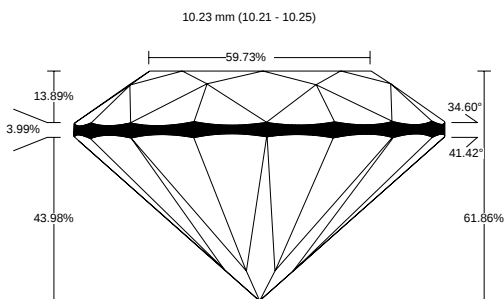

REPORT NO.
LG2601120865

ISSUE DATE
January 15, 2026

[Show Interactive Report](#)

DETAILS

Color Grade	F
Clarity Grade	VVS2
Cut Grade	Excellent
Carat Weight	4.09 ct
Shape and Cutting Style	Round Excellent
Description	Lab Grown Diamond

Polish	Excellent
Symmetry	Excellent
Fluorescence	None
Measurement	10.21 - 10.25 x 6.33 mm
Country of Origin	India
Lab Growth Method	CVD

Your Diamond Grading Explained

YOUR COLOR GRADE

F

Colourless D E F	Near Colourless G H I J	Faint Yellow K L M	Very Light N OP QR	Light Yellow ST UV WX YZ

YOUR CLARITY GRADE

VVS2

Internally Flawless F IF	Very Very Slightly Included VVS1 VVS2	Very Slightly Included VS1 VS2	Slightly Included SI1 SI2	Included I1 I2 I3

YOUR CUT GRADE

Excellent

Excellent	Very Good	Good	Fair	Poor

MEASUREMENTS

10.21 - 10.25 x 6.33 mm