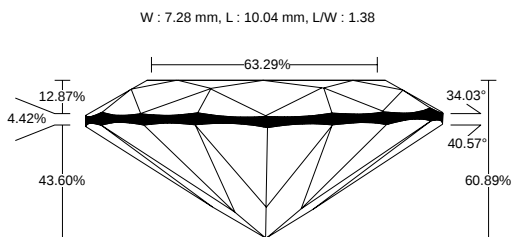

REPORT NO.
LG2601123318

ISSUE DATE
January 29, 2026

[Show Interactive Report](#)

DETAILS

Color Grade	F
Clarity Grade	VS1
Carat Weight	2.02 ct
Shape and Cutting Style	Oval
Description	Lab Grown Diamond
Polish	Excellent

Symmetry	Excellent
Fluorescence	None
Measurement	10.04 x 7.28 x 4.43 mm
Country of Origin	India
Lab Growth Method	CVD

Your Diamond Grading Explained

YOUR COLOR GRADE

F

Colourless D E F	Near Colourless G H I J	Faint Yellow K L M	Very Light N OP QR	Light Yellow ST UV WX YZ

YOUR CLARITY GRADE

VS1

Internally Flawless F IF	Very Very Slightly Included VVS1 VVS2	Very Slightly Included VS1 VS2	Slightly Included SI1 SI2	Included I1 I2 I3

MEASUREMENTS

10.04 x 7.28 x 4.43 mm