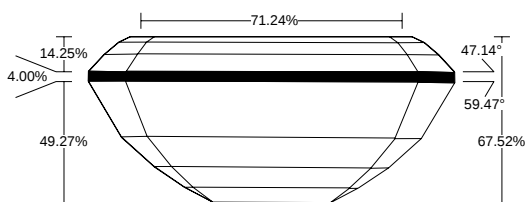

MEASUREMENTS

W : 5.85 mm, L : 8.72 mm, L/W : 1.49

8.72 x 5.85 x 3.95 mm