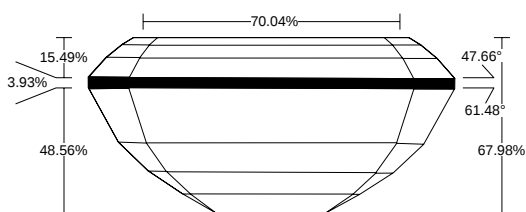

MEASUREMENTS

W : 4.71 mm, L : 6.66 mm, L/W : 1.41

6.66 x 4.71 x 3.20 mm