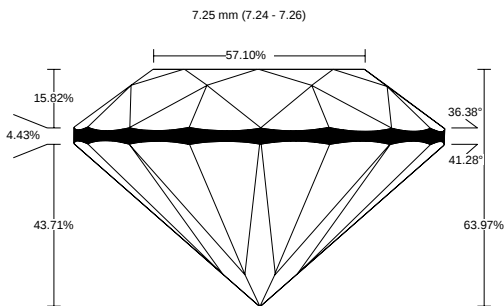

REPORT NO.
LG2601131676

ISSUE DATE
February 9, 2026

[Show Interactive Report](#)

DETAILS

Color Grade	E
Clarity Grade	VVS2
Cut Grade	Excellent
Carat Weight	1.52 ct
Shape and Cutting Style	Round Excellent
Description	Lab Grown Diamond

Polish	Excellent
Symmetry	Excellent
Fluorescence	None
Measurement	7.24 - 7.26 x 4.64 mm
Country of Origin	India
Lab Growth Method	CVD

Your Diamond Grading Explained

YOUR COLOR GRADE

E

Colourless D E F	Near Colourless G H I J	Faint Yellow K L M	Very Light N OP QR	Light Yellow ST UV WX YZ

YOUR CLARITY GRADE

VVS2

Internally Flawless F IF	Very Very Slightly Included VVS1 VVS2	Very Slightly Included VS1 VS2	Slightly Included SI1 SI2	Included I1 I2 I3

YOUR CUT GRADE

Excellent

Excellent	Very Good	Good	Fair	Poor

MEASUREMENTS

7.24 - 7.26 x 4.64 mm