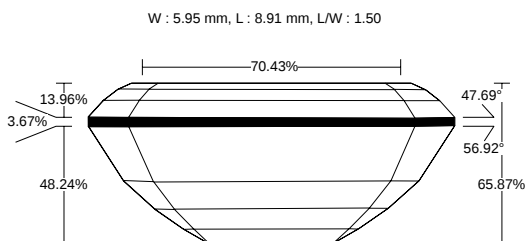

REPORT NO.
LG2601133624

ISSUE DATE
February 4, 2026

DETAILS

Color Grade	D
Clarity Grade	VVS2
Carat Weight	2.06 ct
Shape and Cutting Style	Emerald
Description	Lab Grown Diamond
Polish	Excellent

Symmetry	Excellent
Fluorescence	None
Measurement	8.91 x 5.95 x 3.92 mm
Country of Origin	India
Lab Growth Method	CVD

[Show Interactive Report](#)

Your Diamond Grading Explained

YOUR COLOR GRADE

D

Colourless D E F	Near Colourless G H I J	Faint Yellow K L M	Very Light N OP QR	Light Yellow ST UV WX YZ

YOUR CLARITY GRADE

VVS2

Internally Flawless F IF	Very Very Slightly Included VVS1 VVS2	Very Slightly Included VS1 VS2	Slightly Included SI1 SI2	Included I1 I2 I3

MEASUREMENTS

8.91 x 5.95 x 3.92 mm