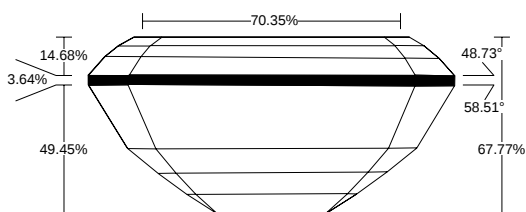

MEASUREMENTS

W : 5.99 mm, L : 8.39 mm, L/W : 1.40

8.39 x 5.99 x 4.06 mm