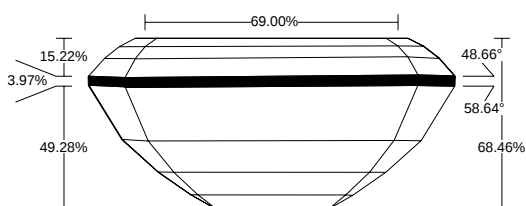

MEASUREMENTS

W : 4.75 mm, L : 6.99 mm, LW : 1.47

6.99 x 4.75 x 3.25 mm