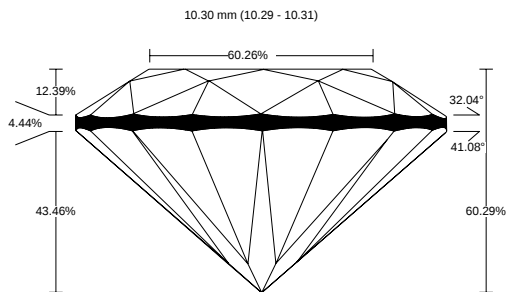

REPORT NO.
LG2601154080

ISSUE DATE
January 19, 2026

[Show Interactive Report](#)

DETAILS

Color Grade	F
Clarity Grade	VVS2
Cut Grade	Very Good
Carat Weight	4.07 ct
Shape and Cutting Style	Round Very Good
Description	Lab Grown Diamond

Polish	Excellent
Symmetry	Excellent
Fluorescence	None
Measurement	10.29 - 10.31 x 6.21 mm
Country of Origin	India
Lab Growth Method	CVD

Your Diamond Grading Explained

YOUR COLOR GRADE

F

Colourless D E F	Near Colourless G H I J	Faint Yellow K L M	Very Light N OP QR	Light Yellow ST UV WX YZ

YOUR CLARITY GRADE

VVS2

Internally Flawless F IF	Very Very Slightly Included VVS1 VVS2	Very Slightly Included VS1 VS2	Slightly Included SI1 SI2	Included I1 I2 I3

YOUR CUT GRADE

Very Good

Excellent	Very Good	Good	Fair	Poor

MEASUREMENTS

10.29 - 10.31 x 6.21 mm