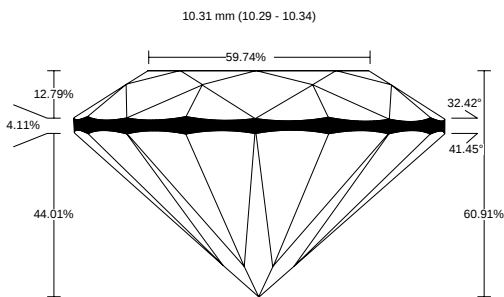

REPORT NO.
LG2601155579

ISSUE DATE
January 15, 2026

[Show Interactive Report](#)

DETAILS

Color Grade	E
Clarity Grade	VVS2
Cut Grade	Excellent
Carat Weight	4.10 ct
Shape and Cutting Style	Round Excellent
Description	Lab Grown Diamond

Polish	Excellent
Symmetry	Excellent
Fluorescence	None
Measurement	10.29 - 10.34 x 6.28 mm
Country of Origin	India
Lab Growth Method	CVD

Your Diamond Grading Explained

YOUR COLOR GRADE

E

Colourless D E F	Near Colourless G H I J	Faint Yellow K L M	Very Light N OP QR	Light Yellow ST UV WX YZ

YOUR CLARITY GRADE

VVS2

Internally Flawless F IF	Very Very Slightly Included VVS1 VVS2	Very Slightly Included VS1 VS2	Slightly Included SI1 SI2	Included I1 I2 I3

YOUR CUT GRADE

Excellent

Excellent	Very Good	Good	Fair	Poor

MEASUREMENTS

10.29 - 10.34 x 6.28 mm