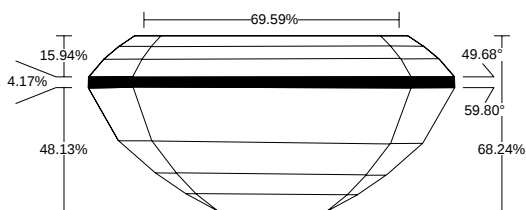

MEASUREMENTS

W : 4.75 mm, L : 6.76 mm, L/W : 1.42

6.76 x 4.75 x 3.24 mm