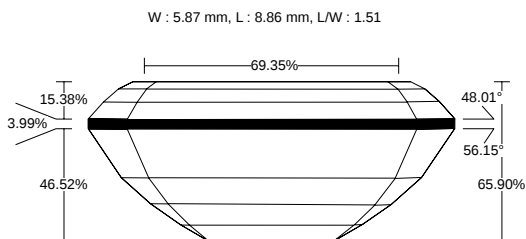

REPORT NO.
LG2601160702

ISSUE DATE
February 4, 2026

[Show Interactive Report](#)

DETAILS

Color Grade	D
Clarity Grade	VVS2
Carat Weight	2.02 ct
Shape and Cutting Style	Emerald
Description	Lab Grown Diamond
Polish	Excellent

Symmetry	Excellent
Fluorescence	None
Measurement	8.86 x 5.87 x 3.87 mm
Country of Origin	India
Lab Growth Method	CVD

Your Diamond Grading Explained

YOUR COLOR GRADE

D

Colourless D E F	Near Colourless G H I J	Faint Yellow K L M	Very Light N OP QR	Light Yellow ST UV WX YZ

YOUR CLARITY GRADE

VVS2

Internally Flawless F IF	Very Very Slightly Included VVS1 VVS2	Very Slightly Included VS1 VS2	Slightly Included SI1 SI2	Included I1 I2 I3

MEASUREMENTS

8.86 x 5.87 x 3.87 mm