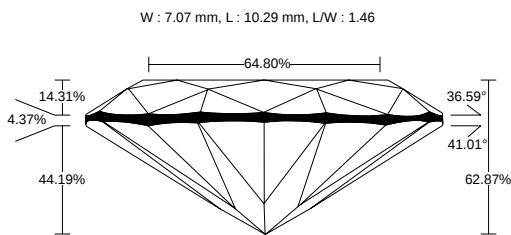

MEASUREMENTS

10.29 x 7.07 x 4.44 mm