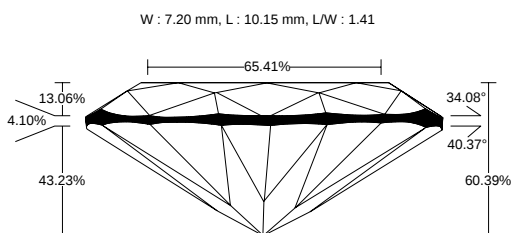

MEASUREMENTS

10.15 x 7.19 x 4.34 mm