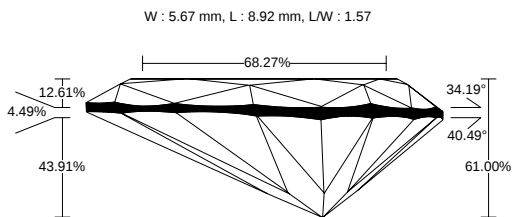

MEASUREMENTS

8.92 x 5.67 x 3.46 mm