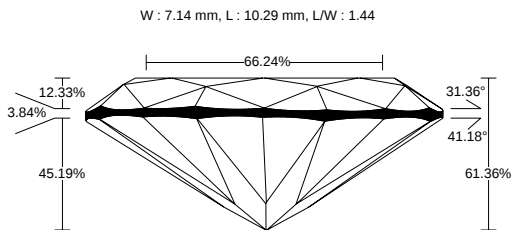

MEASUREMENTS

10.29 x 7.14 x 4.38 mm