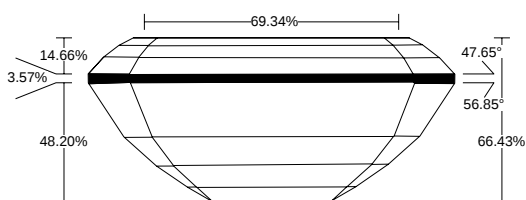

MEASUREMENTS

W : 4.79 mm, L : 7.13 mm, L/W : 1.49

7.13 x 4.79 x 3.18 mm