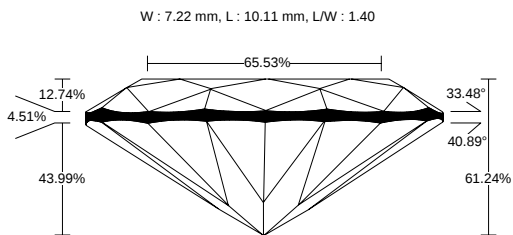

MEASUREMENTS

10.11 x 7.22 x 4.42 mm