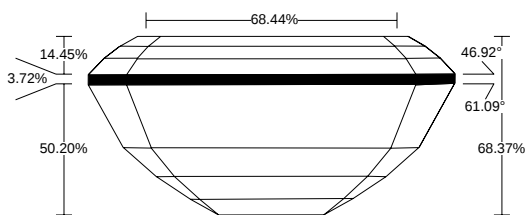

MEASUREMENTS

W : 5.98 mm, L : 8.39 mm, L/W : 1.40

8.39 x 5.98 x 4.09 mm