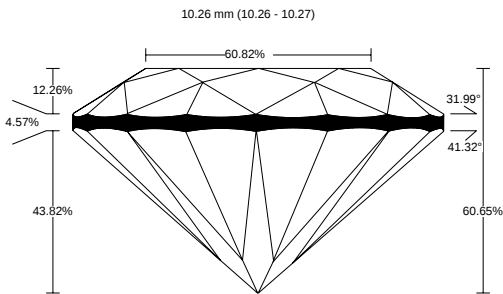

REPORT NO.
LG2601216487

ISSUE DATE
January 19, 2026

DETAILS

Color Grade	E
Clarity Grade	VS1
Cut Grade	Very Good
Carat Weight	4.06 ct
Shape and Cutting Style	Round Very Good
Description	Lab Grown Diamond

Polish	Excellent
Symmetry	Excellent
Fluorescence	None
Measurement	10.26 - 10.27 x 6.22 mm
Country of Origin	India
Lab Growth Method	CVD

[Show Interactive Report](#)

Your Diamond Grading Explained

YOUR COLOR GRADE

E

Colourless D E F	Near Colourless G H I J	Faint Yellow K L M	Very Light N OP QR	Light Yellow ST UV WX YZ

YOUR CLARITY GRADE

VS1

Internally Flawless F IF	Very Very Slightly Included VVS1 VVS2	Very Slightly Included VS1 VS2	Slightly Included SI1 SI2	Included I1 I2 I3

YOUR CUT GRADE

Very Good

Excellent	Very Good	Good	Fair	Poor

MEASUREMENTS

10.26 - 10.27 x 6.22 mm