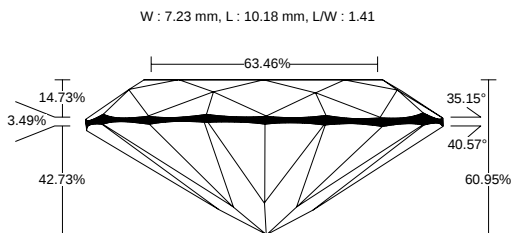

MEASUREMENTS

10.18 x 7.23 x 4.41 mm