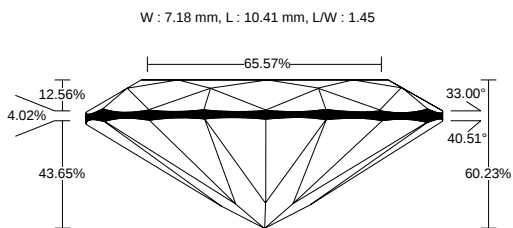

MEASUREMENTS

10.41 x 7.18 x 4.33 mm