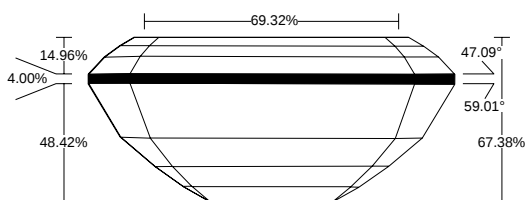

MEASUREMENTS

W : 4.71 mm, L : 7.05 mm, L/W : 1.50

7.05 x 4.71 x 3.17 mm