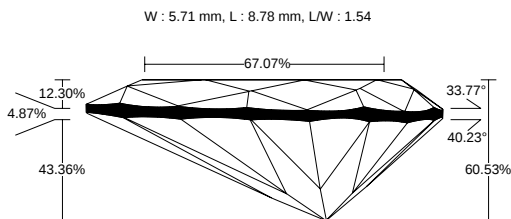

MEASUREMENTS

8.78 x 5.71 x 3.46 mm