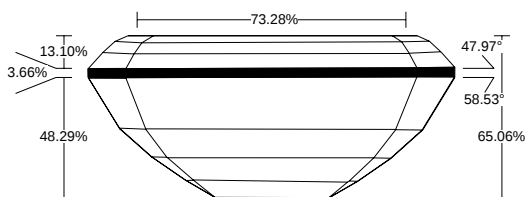

MEASUREMENTS

W : 4.81 mm, L : 7.08 mm, L/W : 1.47

7.08 x 4.81 x 3.13 mm