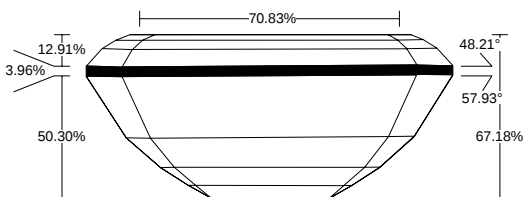

MEASUREMENTS

W : 5.90 mm, L : 8.86 mm, L/W : 1.50

8.86 x 5.90 x 3.96 mm