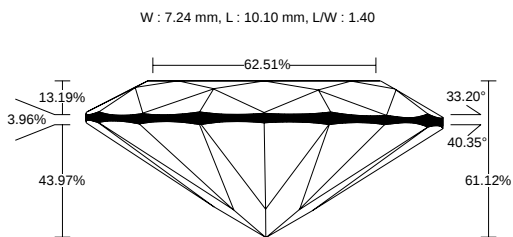

REPORT NO.
LG2601362748

ISSUE DATE
January 29, 2026

[Show Interactive Report](#)

DETAILS

Color Grade	F
Clarity Grade	VS1
Carat Weight	2.02 ct
Shape and Cutting Style	Oval
Description	Lab Grown Diamond
Polish	Excellent

Symmetry	Excellent
Fluorescence	None
Measurement	10.10 x 7.24 x 4.43 mm
Country of Origin	India
Lab Growth Method	CVD

Your Diamond Grading Explained

YOUR COLOR GRADE

F

Colourless D E F	Near Colourless G H I J	Faint Yellow K L M	Very Light N OP QR	Light Yellow ST UV WX YZ

YOUR CLARITY GRADE

VS1

Internally Flawless F IF	Very Very Slightly Included VVS1 VVS2	Very Slightly Included VS1 VS2	Slightly Included SI1 SI2	Included I1 I2 I3

MEASUREMENTS

10.10 x 7.24 x 4.43 mm