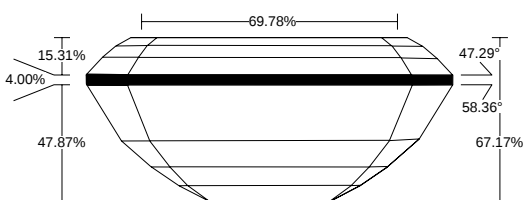

MEASUREMENTS

W : 4.70 mm, L : 7.04 mm, L/W : 1.50

7.04 x 4.70 x 3.15 mm