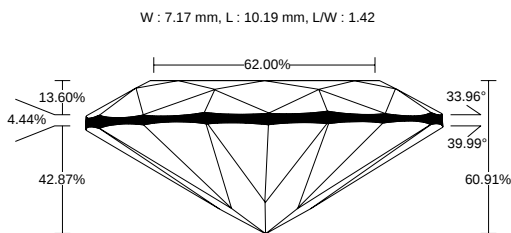

MEASUREMENTS

10.19 x 7.17 x 4.37 mm