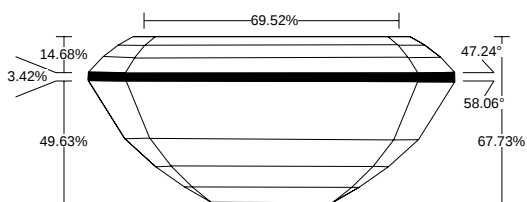

MEASUREMENTS

W : 5.91 mm, L : 8.83 mm, L/W : 1.50

8.83 x 5.91 x 4.00 mm