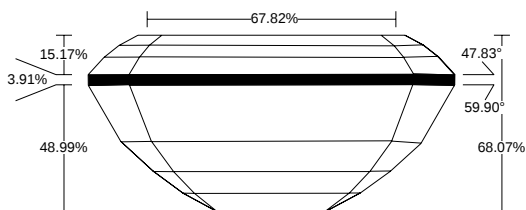

MEASUREMENTS

W : 5.94 mm, L : 8.37 mm, L/W : 1.41

8.37 x 5.94 x 4.04 mm