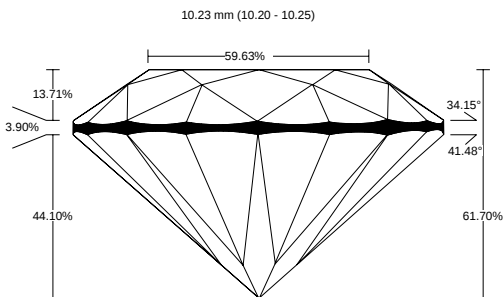

REPORT NO.
LG2601457538

ISSUE DATE
January 15, 2026

DETAILS

Color Grade	E
Clarity Grade	VVS2
Cut Grade	Excellent
Carat Weight	4.06 ct
Shape and Cutting Style	Round Excellent
Description	Lab Grown Diamond

Polish	Excellent
Symmetry	Excellent
Fluorescence	None
Measurement	10.20 - 10.25 x 6.31 mm
Country of Origin	India
Lab Growth Method	CVD

[Show Interactive Report](#)

Your Diamond Grading Explained

YOUR COLOR GRADE

E

Colourless D E F	Near Colourless G H I J	Faint Yellow K L M	Very Light N OP QR	Light Yellow ST UV WX YZ

YOUR CLARITY GRADE

VVS2

Internally Flawless F IF	Very Very Slightly Included VVS1 VVS2	Very Slightly Included VS1 VS2	Slightly Included SI1 SI2	Included I1 I2 I3

YOUR CUT GRADE

Excellent

Excellent	Very Good	Good	Fair	Poor

MEASUREMENTS

10.20 - 10.25 x 6.31 mm