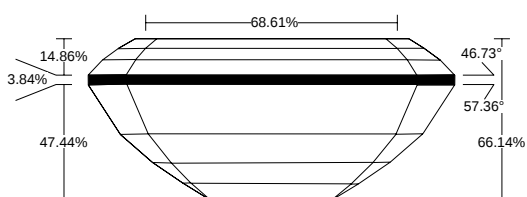

MEASUREMENTS

W : 5.95 mm, L : 8.90 mm, L/W : 1.50

8.90 x 5.95 x 3.93 mm