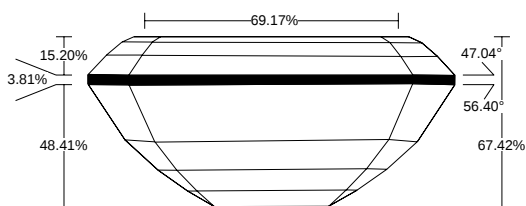

MEASUREMENTS

W : 5.99 mm, L : 8.72 mm, LW : 1.46

8.72 x 5.99 x 4.04 mm