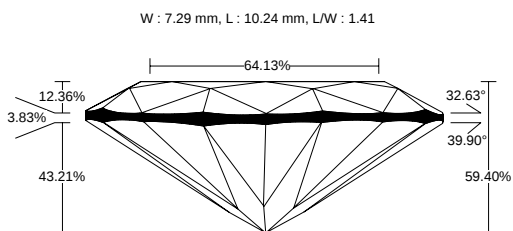

REPORT NO.
LG2601511551

ISSUE DATE
January 29, 2026

[Show Interactive Report](#)

DETAILS

Color Grade	F
Clarity Grade	VVS2
Carat Weight	2.01 ct
Shape and Cutting Style	Oval
Description	Lab Grown Diamond
Polish	Excellent

Symmetry	Excellent
Fluorescence	None
Measurement	10.24 x 7.29 x 4.33 mm
Country of Origin	India
Lab Growth Method	CVD

Your Diamond Grading Explained

YOUR COLOR GRADE

F

Colourless D E F	Near Colourless G H I J	Faint Yellow K L M	Very Light N OP QR	Light Yellow ST UV WX YZ

YOUR CLARITY GRADE

VVS2

Internally Flawless F IF	Very Very Slightly Included VVS1 VVS2	Very Slightly Included VS1 VS2	Slightly Included SI1 SI2	Included I1 I2 I3

MEASUREMENTS

10.24 x 7.29 x 4.33 mm