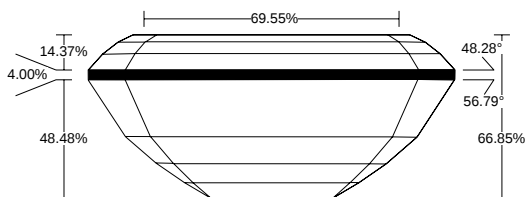

MEASUREMENTS

W : 4.70 mm, L : 7.03 mm, L/W : 1.50

7.03 x 4.70 x 3.14 mm