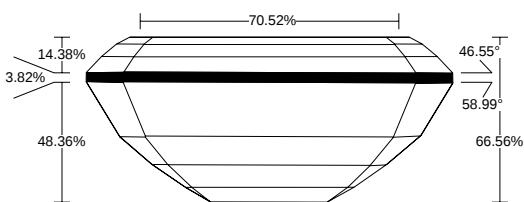

MEASUREMENTS

W : 4.78 mm, L : 7.07 mm, L/W : 1.48

7.07 x 4.78 x 3.18 mm