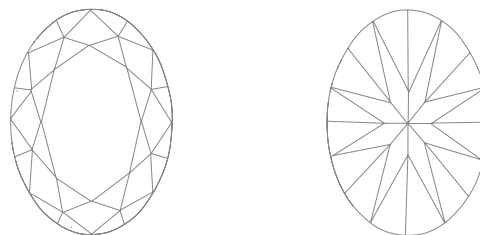

CLARITY PLOT

VVS2

Girdle: Slightly Thick (Faceted)

Culet: None

Key to symbols

• Pinpoint

INSCRIPTION

WISE LG2601591609

Comments

DISCLAIMER