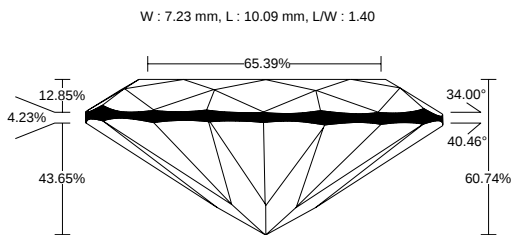

MEASUREMENTS

10.09 x 7.23 x 4.39 mm