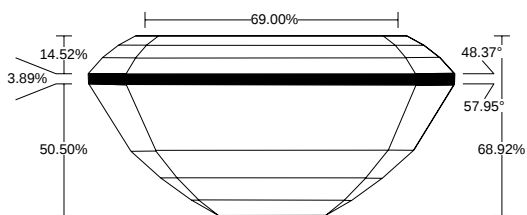

MEASUREMENTS

W : 6.01 mm, L : 8.44 mm, L/W : 1.41

8.44 x 6.01 x 4.14 mm